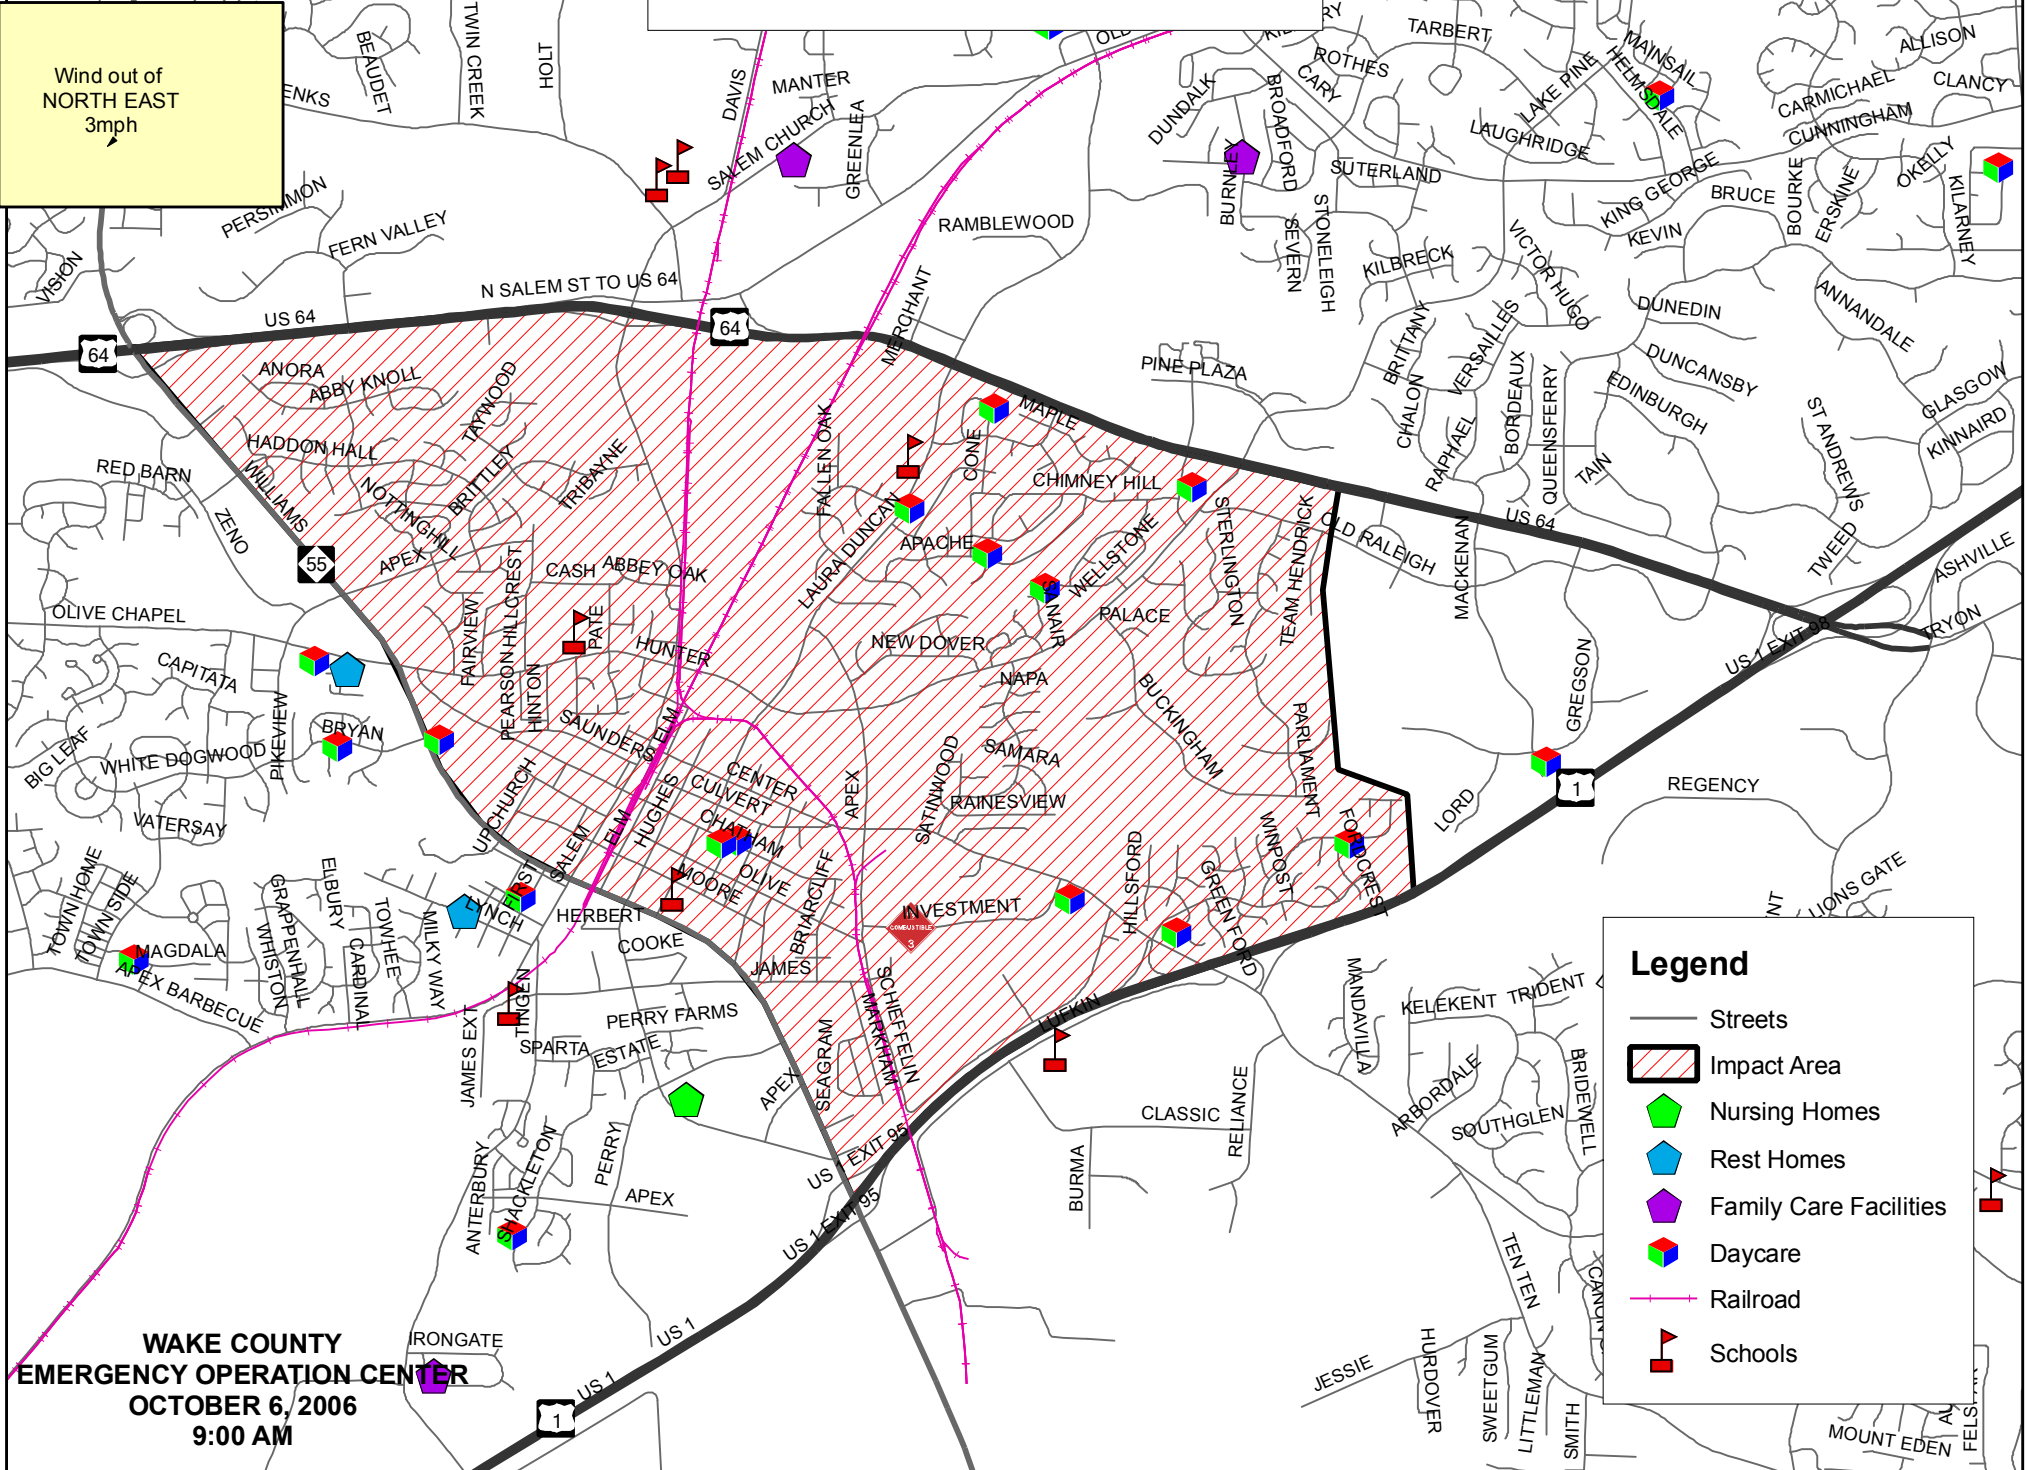

APEX CHEMICAL EVACUATION AREA

Wind out of
NORTH EAST
3mph

Legend

- Streets
- Impact Area
- Nursing Homes
- Rest Homes
- Family Care Facilities
- Daycare
- Railroad
- Schools

WAKE COUNTY
EMERGENCY OPERATION CENTER
OCTOBER 6, 2006
9:00 AM